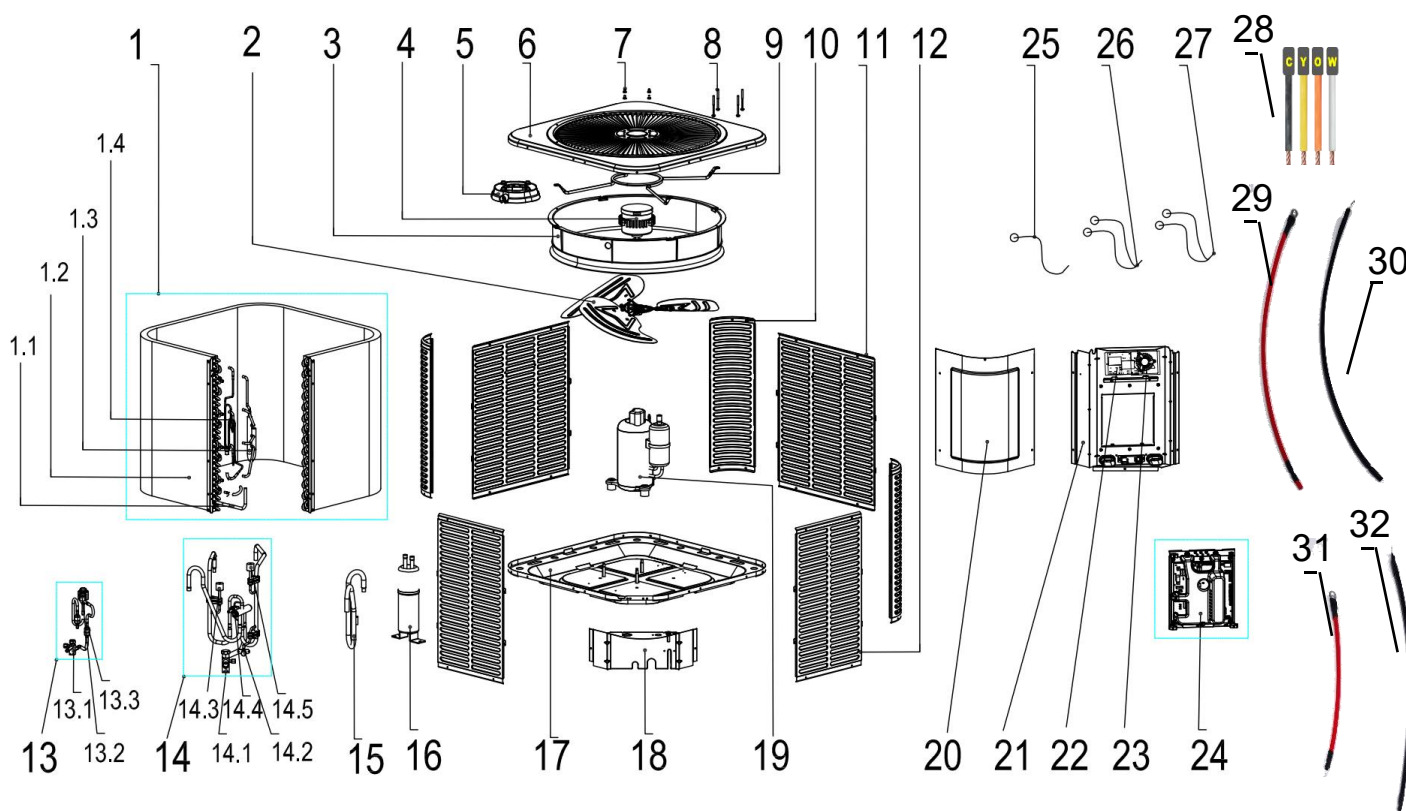

Parts List for ESi Decades Extreme Series Heat Pump Units

EODA18H-2436BAA

2/3Ton Heat Pump

EODA18H-4860BAA

4/5Ton Heat Pump

#	Part Name	Quantity	Parts number	
			2436BAA	4860BAA
1	Condenser ass'y	1	EAC92011-007897	EAC92011-007898
1.1	Condenser connection pipe ass'y	1	EAC231235268	
1.2	Condenser	1	EAC92011-007895	EAC92011-007896
1.3	Condenser outlet pipe ass'y	1	EAC231235085	EAC231235153
1.4	Condenser inlet pipe ass'y	1	EAC231235084	EAC231235154
2	Fan	1	EAC230801635	
3	Guide ring	1	EAC230700850	
4	Brushless DC Motor	1	EAC230904010	
5	Motor installation board ass'y	1	EAC230803381	
6	Top cover ass'y	1	EAC230803291	
7	Cap nut	4	EAC230803110	
8	Electrical installation bolt	4	EAC230803111	